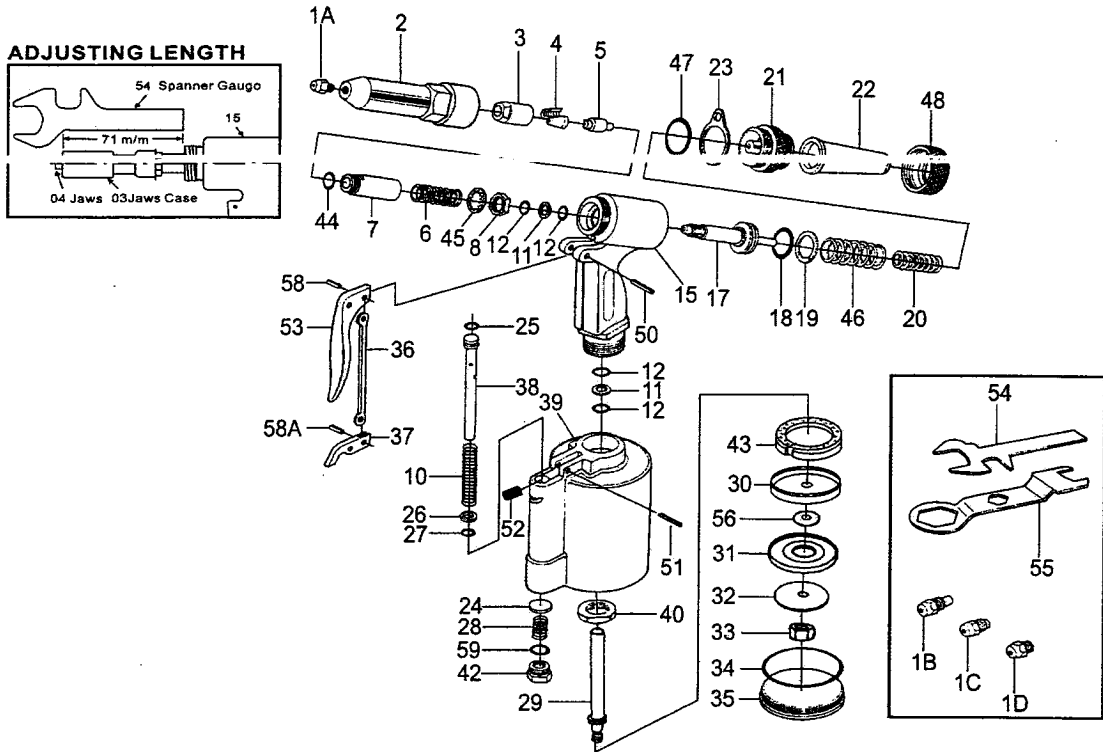

CPR1016T 3/16" (4.8mm) Heavy Duty Air Hydraulic Riveter

CPR1016T 3/16" (4.8mm) Heavy Duty Air Hydraulic Riveter

TECHNICAL DATA	Traction Power	lbf(kgf)	: 2304 (1045)
	Stroke Length	mm	16mm
	Capacity		: 3/32"(2.4mm)~ 3/16"(4.8mm)
	Air Pressure	PSI	: 78-85
	Net Weight	lbs(kgs)	3.17(1.44)